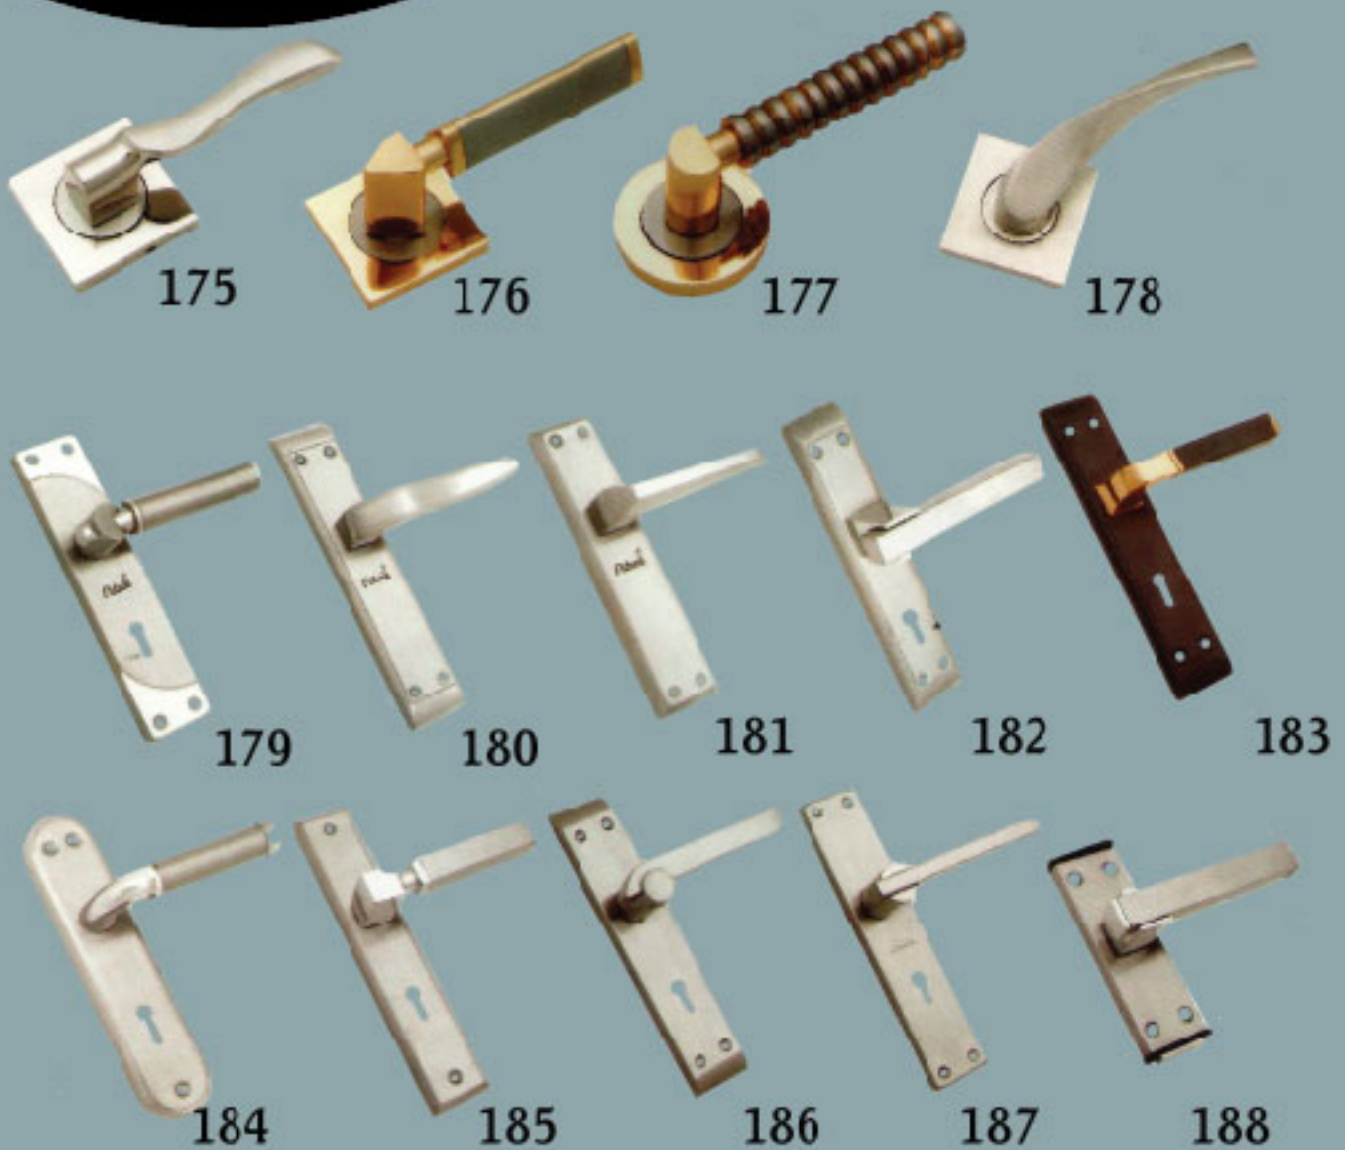

ROSE MORTICE HANDLES

Rose Mortice Handles

Mortice Lock